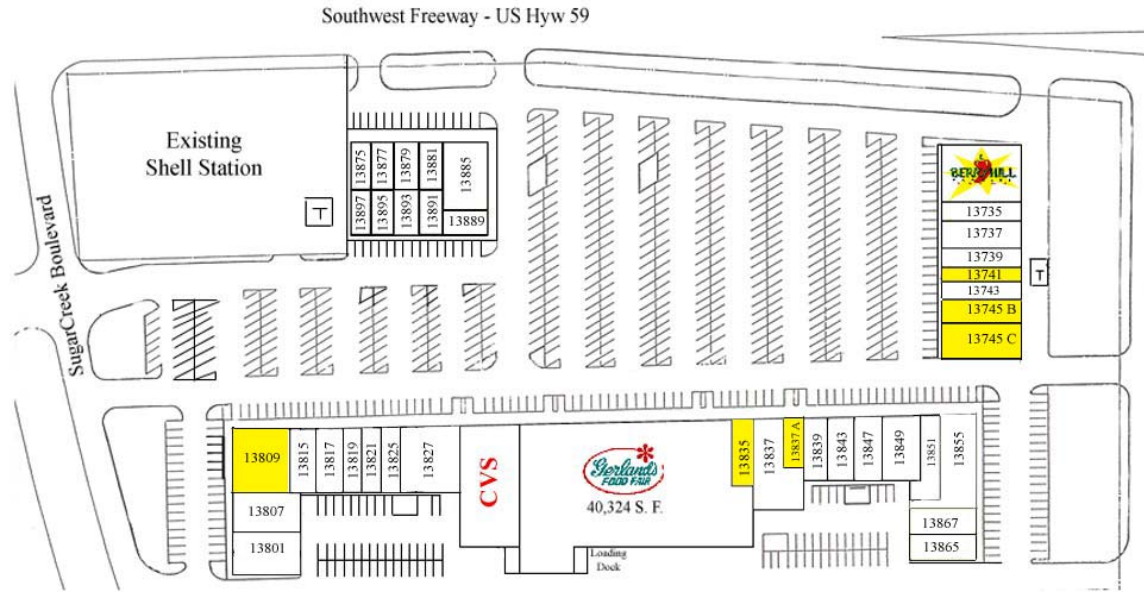

SUGARCREEK VILLAGE SHOPPING CENTER

13703-13897 SOUTHWEST FREEWAY, SUGAR LAND, TEXAS 77478

UNITED EQUITIES, INC.

6909 Ashcroft, Suite 200 • Houston, Texas 77081 • (713) 772-6262 • (713) 981-4035 (Fax)